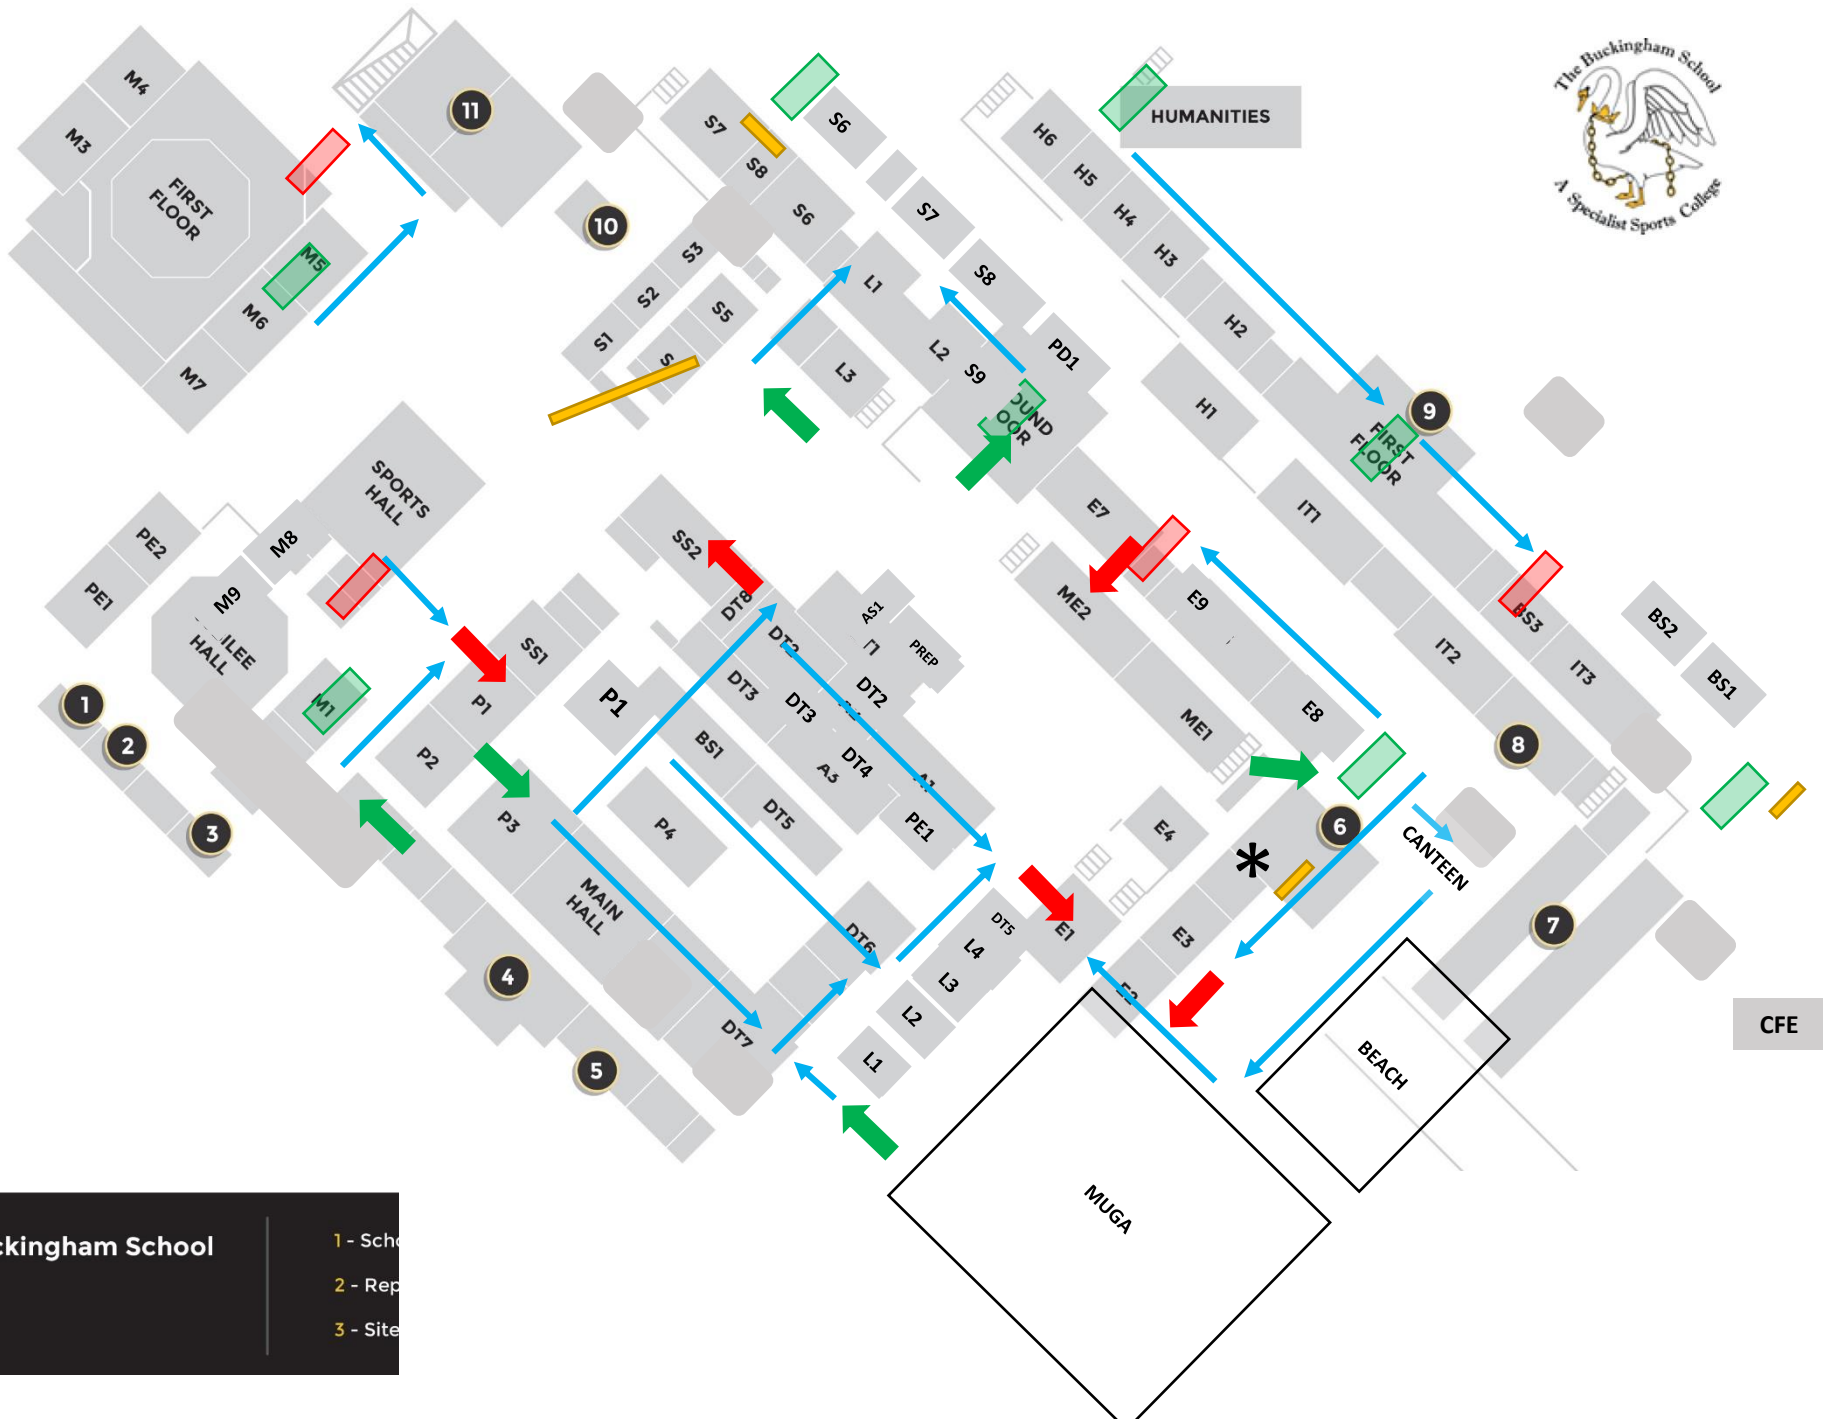

-  Entrance only
-  Exit only
-  One-way system
-  Up stairs only
-  Down stairs only
-  No access either way
-  * These doors and stairs are entrances and exits for CFE use only

The Buckingham School

Site Plan

- 1 - School
- 2 - Reception
- 3 - Site